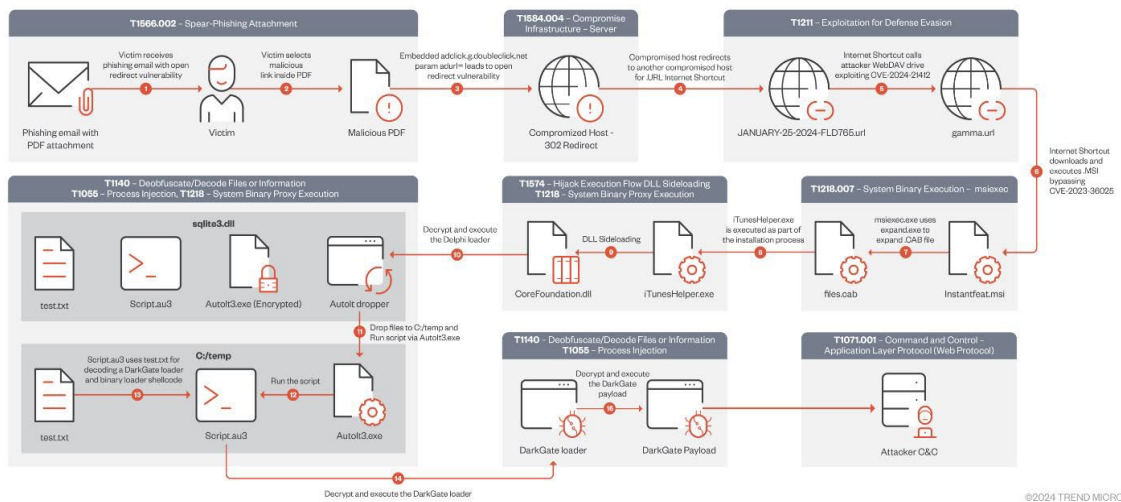

DarkGate Malware Exploiting Recent Microsoft Zero-Day

SUMMARY

The DarkGate malware operation has been leveraging a previously addressed vulnerability related to Windows Defender SmartScreen (CVE-2024-21412), which enables the circumvention of security protocols and facilitates the automatic installation of counterfeit software installers. Windows Defender SmartScreen typically alerts users when attempting to execute unknown files.

TECHNICAL DETAILS

Exploiting the recently patched vulnerability in Windows Defender SmartScreen (CVE-2024-21412), attackers use a technique involving Windows Internet shortcuts (.url files) to automatically execute malicious software on the host. By creating a chain of URL files, with the final link leading to an SMB share that automatically executes the file stored in the remote location. Microsoft addressed this vulnerability in mid-February'24, after seeing exploitation by the Water Hydra hacking group as a zero-day exploit to deploy DarkMe malware. Now, the DarkGate operators are leveraging this flaw to enhance their infection rates on specific systems.

The attack mechanism begins with a malicious email containing a PDF attachment with links that use open redirects from Google DoubleClick Digital Marketing services to evade email security checks. Clicking on these links redirects victims to a compromised web server hosting an internet shortcut file (.url), that then links to a second shortcut file hosted on an attacker-controlled WebDAV server. The exploitation of the CVE-2024-21412 flaw occurs as a file on the victim's device. These MSI files mimic legitimate software from reputable sources like NVIDIA, Apple iTunes, or Notion.one Windows Shortcut opens another on a remote server, triggering the automatic execution of a malicious MSI.